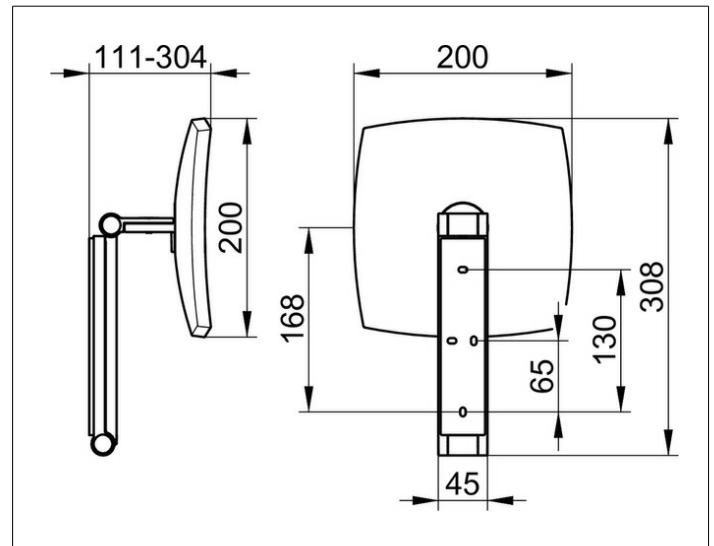

Cosmetic mirrors

17613130000 Cosmetic mirror

PRODUCT

DRAWING

PRODUCT ATTRIBUTES

non illuminated,
on pivoted rail adjustable in three dimensions,
one-sided mirror, magnification factor x 5

SURFACE

brushed black chrome

SPECIFICATIONS

KEUCO iLook_move cosmetic mirror, 17613130000
high quality cosmetic mirror, square,
brushed black chrome, non illuminated,
on pivoted rail, surface wall-mounted with 4 fixing points
for an optimal load distribution,
adjustable in three dimensions,
one-sided mirror, concave,
magnification factor x 5,
Height wall mounting 7-1/8", Width ca. 1-3/4",
max. Height ca. 19-11/16", External dimensions 7-7/8" x 7-7/8",
max. depth ca. 12",