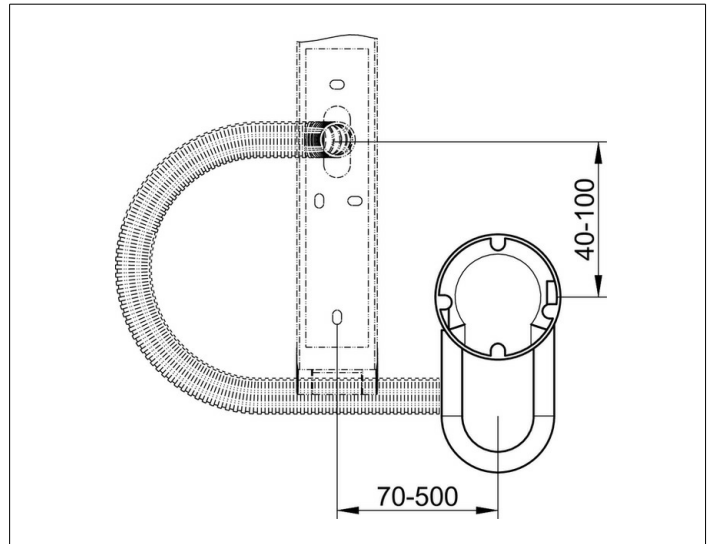

Cosmetic mirrors

1769900003 Rough part

PRODUCT

DRAWING

PRODUCT ATTRIBUTES

Wall socket for cavity wall installation (68 mm Ø) for in-wall installation of cable and power adapter of cosmetic mirror iLook_move, consisting of ductwork and wall socket

DIMENSION

800 mm

SPECIFICATIONS

KEUCO rough part, 17699000003

Wall socket for cavity wall installation, for in-wall installation of cable and power adapter of cosmetic mirror iLook_move, consisting of ductwork (500 mm) and wall socket

Suitable for cosmetic mirror iLook_move, Art.No: 17612019002 / 17613019002

The ductwork is on request also available in special length. Please go to www.keuco.de for detailed instructions and advise.