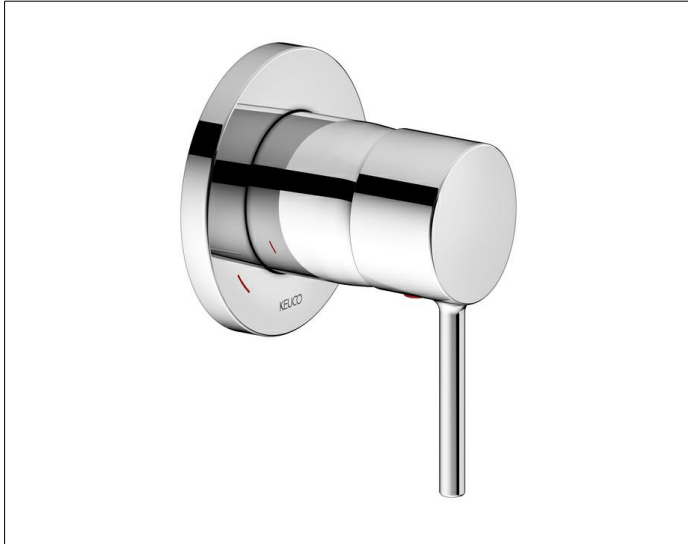

IXMO

59551010201 Single lever mixer DN 15

PRODUCT

DRAWING

PRODUCT ATTRIBUTES

Mixing cartridge with ceramic sealing gaskets
temperature controlled
set complete with:
handle, sleeve, rosette (round) and installation unit,
suitable for rough part no. 59551 000070

SURFACE

chrome-plated