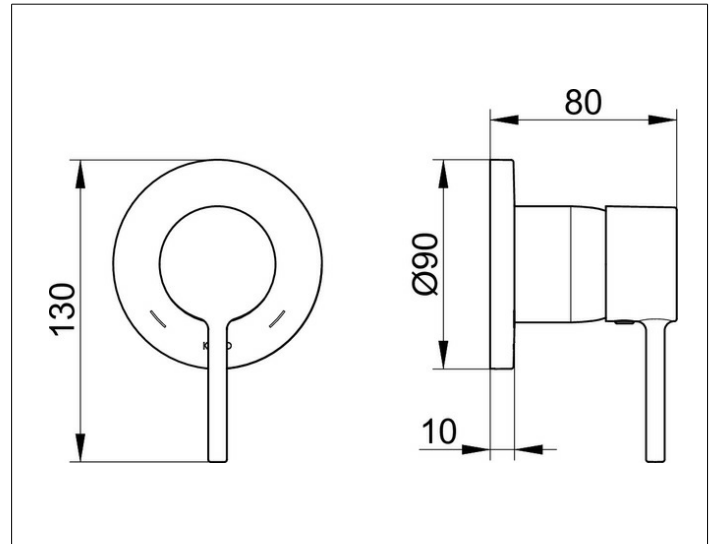

IXMO

59551010201 Single lever mixer DN 15

PRODUCT

DRAWING

PRODUCT ATTRIBUTES

Mixing cartridge with ceramic sealing gaskets
temperature controlled
set complete with:
handle, sleeve, rosette (round) and installation unit,
suitable for rough part no. 59551 000070

SURFACE

chrome-plated