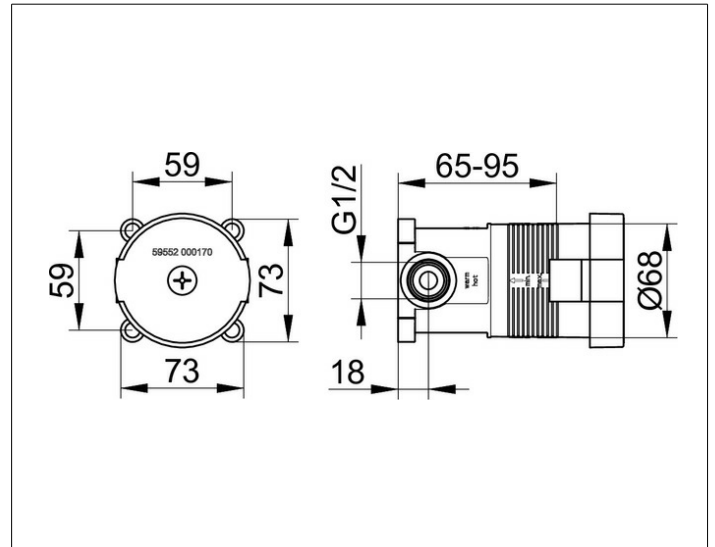

IXMO

59552000170 Installation unit for single lever mixer with wall outlet for shower hose DN 15

PRODUCT

DRAWING

PRODUCT ATTRIBUTES

Rough part for recessed installation
installation depth 65 - 95 mm

DIMENSION

mit Schlauchanschluß DN15

SPECIFICATIONS

KEUCO IXMO_solo Installation unit 59552000170
Installation unit for single lever mixer with integrated valve with wall outlet for shower hose, DN15,
sound-insulated rough part for wall installation, free positionable,
installation depth 65 mm 95 mm
Ground plate for 4 fastening screws (on site),
1/2 inch connections inch with colour coding
Note: suitable to article no.
59552019501
59552019502