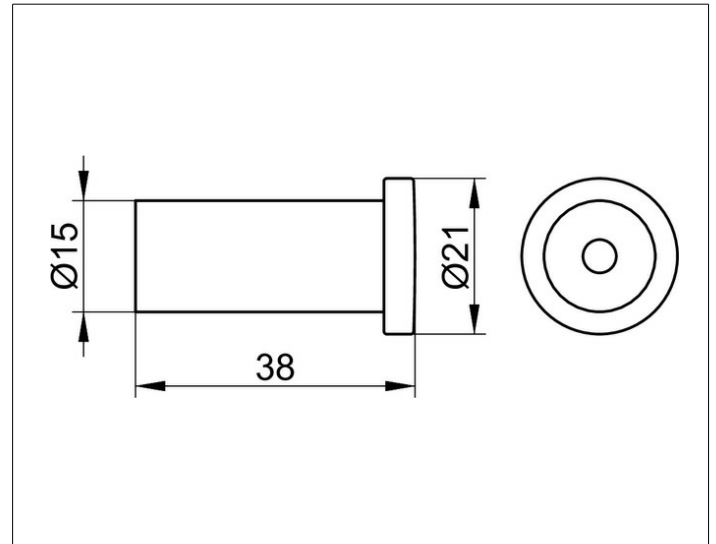

Plan

14916170000 Towel hook

PRODUCT

DRAWING

SURFACE

aluminium silver anodized (E6 EV1)

DIMENSION

38 mm

SPECIFICATIONS

KEUCO PLAN towel hook 14916170000

Aluminum silver anodized (E6 EV1) towel hook in a stylish yet functional design

Cylindrical form with rounded edges, easy to clean

Depth 38 mm, diameter of cylinder 15 mm, diameter of head 21 mm

The towel hook is fitted with 1 hidden fixing point

incl. corrosion-free mounting material