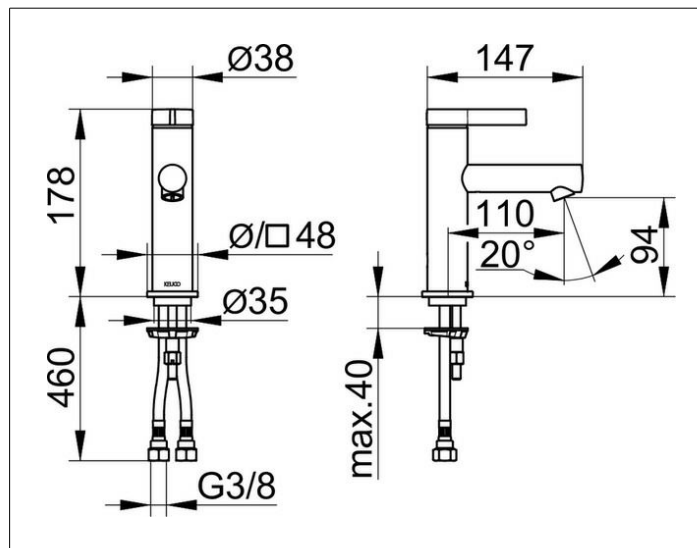

**IXMO**

**59502371100 Single lever basin mixer 100**

**PRODUCT**

**DRAWING**

**PRODUCT ATTRIBUTES**

without pop-up waste,  
mit runder Rosette,  
single hole installation,  
cartridge with ceramic discs,  
aerator M 20x1, pressure hoses 570 mm, G 3/8 inch  
flow rate reduced to 7,0 l/min.

**SURFACE**

black matt

**DIMENSION**

IXMO Pure, Rosette rund

**SPECIFICATIONS**

KEUCO, IXMO, Single lever basin mixer 100, article no.: 59502371100,  
Single lever basin mixer in black matt surface in IXMO PURE design,  
without pop-up waste,  
Unique technology, multifunctional minimalism: With IXMO, functions are  
intelligently combined, Design: round, surface mounting, material: low-  
dezincification brass, black matt, total height: 178mm, height to bottom edge  
of aerator: 94mm, width: 48mm, projection: 147mm, rosette size: Ø 48mm,  
round rosette is included in delivery, square rosette measuring 48 x 48mm is  
optionally available (article no.: 59599370202)  
single hole installation with quick installation system for wash basins,  
catridge: high quality cartridge with ceramic discs, single lever mixer, water  
connection with flexible pressure hoses, length 435mm, thread diameter G  
3/8 inch, integratet aerator M20x1, restricted flow rate 7,0 l/min