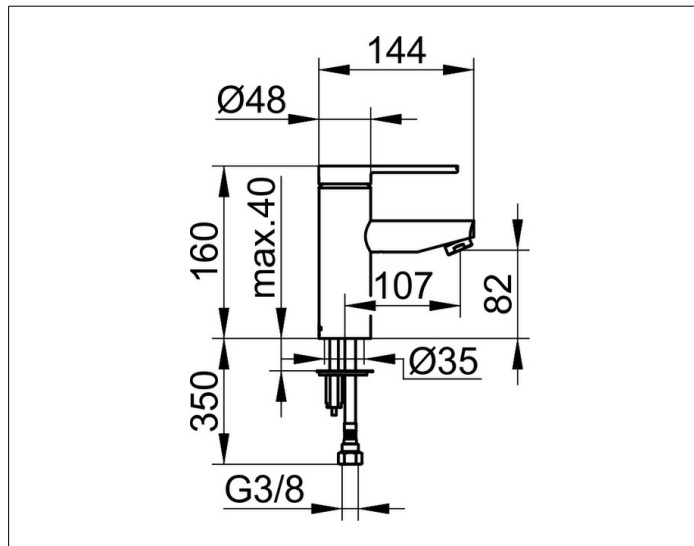

**Plan blue**

**53902170101 Single lever basin mixer 90**

**PRODUCT**

**DRAWING**

**PRODUCT ATTRIBUTES**

with extended lever  
 without pop-up waste,  
 single hole installation  
 cartridge with ceramic discs  
 temperature controlled  
 M 24x1 aerator, adjustable +/- 8°  
 restricted flow rate 6 l/min.  
 2 pc. pressure hoses 420 mm G 3/8 inch

**SURFACE**

aluminium finish

**DIMENSION**

ohne Zugstangen-Ablaufgarnitur