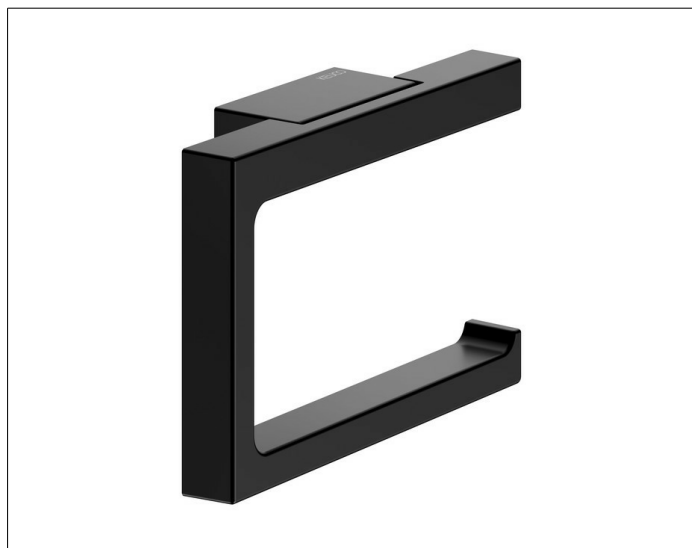

Edition 11

11162370000 Toilet paper holder

PRODUCT

DRAWING

PRODUCT ATTRIBUTES

open form
for 100/120 mm wide paper rolls

SURFACE

black matt