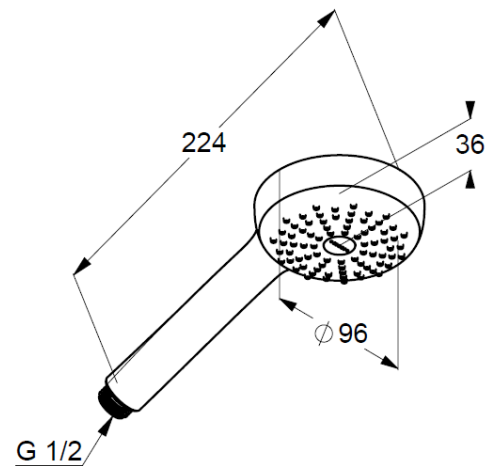

Technische Daten/ Technical Data

KLUDI LOGO
hand shower 1S
DN 15

Ref.:
6810005-00WR9

Finishes:
05 chrome

Product description
Manufacturer KLUDI GmbH & Co. KG
Typ: KLUDI LOGO
hand shower 1S
Ref.: 6810005-00WR9

hand shower 3 S
1 spray pattern
Volumen
with cleaning system
connection G $\frac{1}{2}$
sieve seal
flow rate at 3 bar 8 l/min.

Produktabbildung/ Product picture

Maßzeichnung/ Dimensional drawing

Durchfluss/ Flow rate