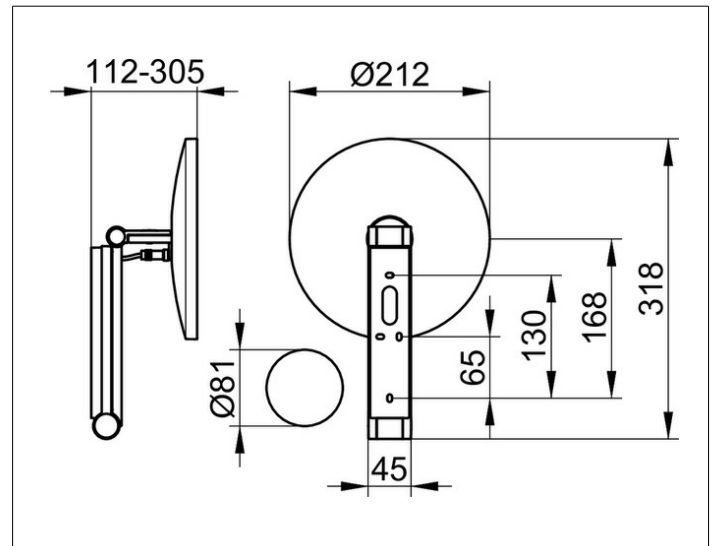

**Cosmetic mirrors**

**17612179002 Cosmetic mirror**

**PRODUCT**

**DRAWING**

**PRODUCT ATTRIBUTES**

illuminated, 5-stage adjustable light colour from 2700 kelvin (warm white) to 6500 kelvin (daylight), glass control panel, in-wall cable layout, on pivoted rail adjustable in three dimensions, one-sided mirror, magnification factor x 5

Operation:

Glass control panel with capacitive touch sensor and LED display

Power supply:

Mains connection via wall socket, 12 V in-wall adapter, input 220-240 V, standby consumption: < 0,5 watt

Illumination:

LED 4,5 watt (lifespan > 50.000 hours)

EEK: D ,

**SURFACE**

aluminium finish

**DIMENSION**

2 Lichtfarben, ohne Kabel