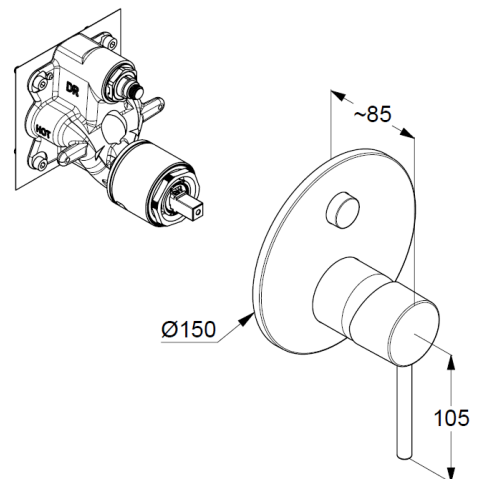

trim set with functional unit

wall mounted

PUSH&SWITCH diverter

automatic diverter: shower/bath

solid lever, metal

ceramic cartridge with hot water safety device

flow rate bath at 3 bar 28 l/min.

flow rate shower at 3 bar 24 l/min.

Produktabbildung/ Product picture

Maßzeichnung/ Dimensional drawing

Durchfluss/ Flow rate