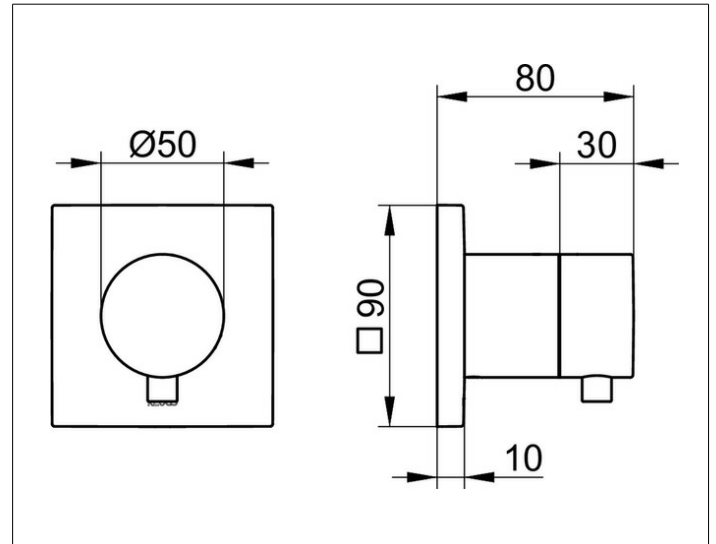

**IXMO**

59541371002 Stop valve DN 15

**PRODUCT**

**DRAWING**

**PRODUCT ATTRIBUTES**

Set complete with:  
 handle, casing, rosette (square) and stop cock  
 suitable for rough part no. 59541 000070

**SURFACE**