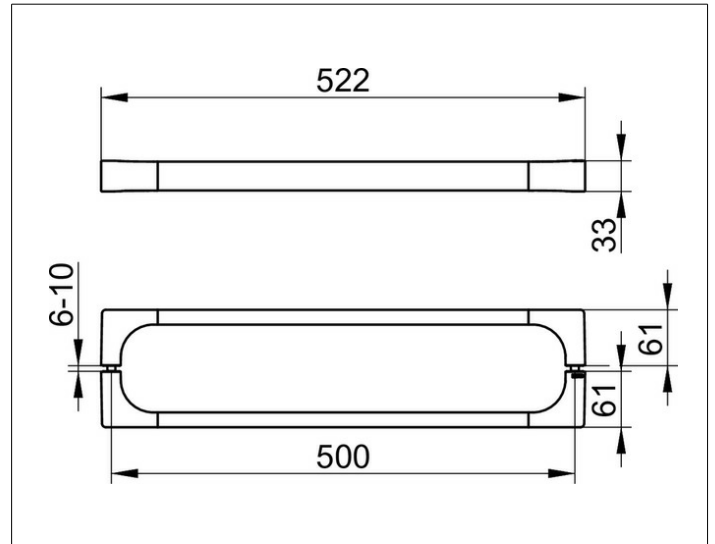

Edition 11

11108010503 Shower door handle (double)

PRODUCT

DRAWING

SURFACE

chrome-plated

DIMENSION

500 mm