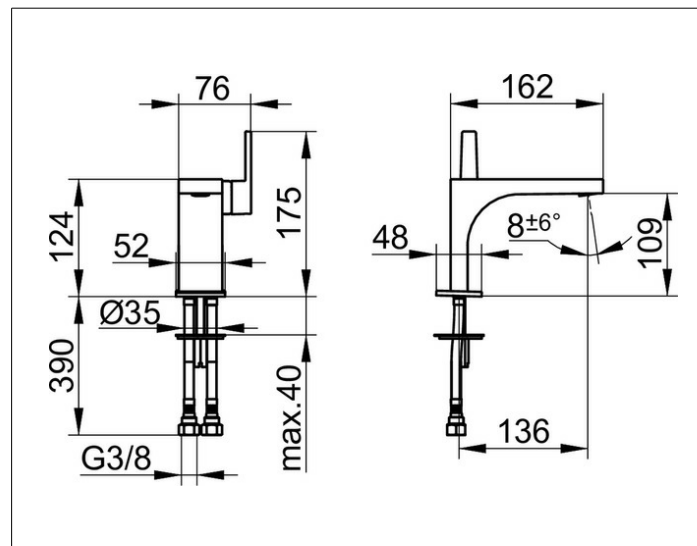

Edition 11

51104030100 Single lever basin mixer 110

**PRODUCT**

**DRAWING**

**PRODUCT ATTRIBUTES**

without pop-up waste,  
 single hole installation,  
 cartridge with ceramic discs,  
 aerator SLIM SSR M 24x1, adjustable,  
 pressure hoses 435 mm, G 3/8 inch  
 flow rate reduced to 7,6 l/min.