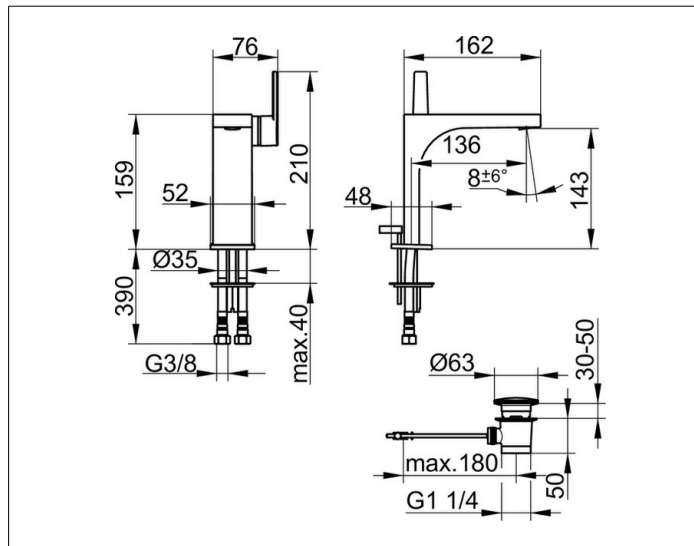

Edition 11

51102030000 Single lever basin mixer 150

**PRODUCT**

**DRAWING**

**PRODUCT ATTRIBUTES**

complete with pop-up waste 1 1/4 inch  
 single hole installation  
 cartridge with ceramic discs  
 aerator SLIM SSR M 24x1, adjustable,  
 pressure hoses 435 mm, G 3/8 inch  
 flow rate reduced to 7,6 l/min.