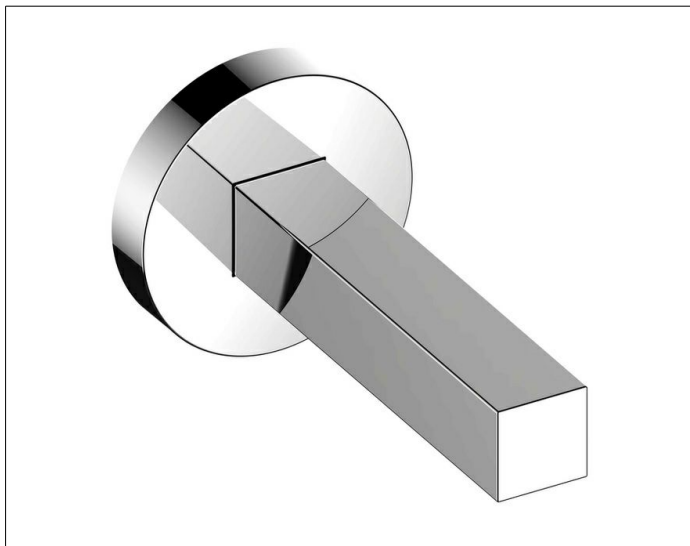

Edition 90

19063010000 Spare paper holder

**PRODUCT**

**DRAWING**

**SURFACE**

chrome-plated

**SPECIFICATIONS**

KEUCO EDITION 90 - Spare paper holder - 19063010000

Clarity and basic geometric forms

Opulent Design - Design that impresses - Refines the bathroom - For 100/120 mm wide paper rolls

Width /  $\phi$  : 60 mm - Height: 60 mm - Dimension: 112 mm

Material: Metal

Surface: chrome

The product can be screwed or glued - Concealed fastening - Including corrosion-free fastening material

Optional glue set

Glue set no. 2 - Art.no.glueset 4994000200

Articlenumber: 19063010000