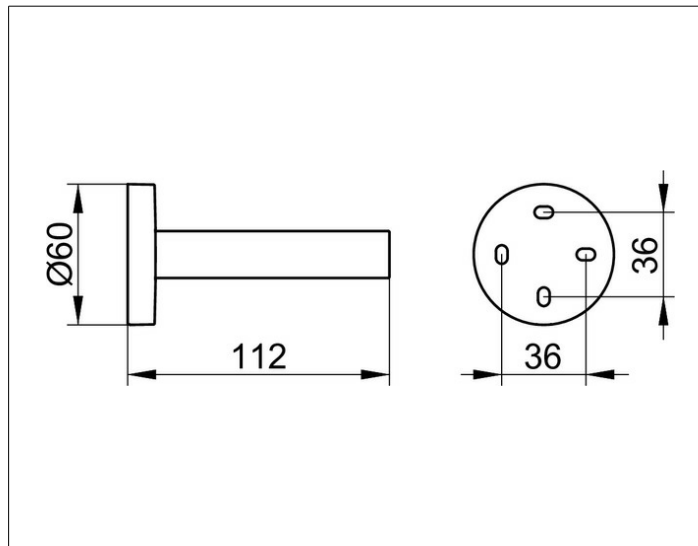

Edition 90

19063010000 Spare paper holder

**PRODUCT**

**DRAWING**

**SURFACE**

chrome-plated

**SPECIFICATIONS**

KEUCO EDITION 90 - Spare paper holder - 19063010000

Clarity and basic geometric forms

Opulent Design - Design that impresses - Refines the bathroom - For 100/120 mm wide paper rolls

Width /  $\phi$  : 60 mm - Height: 60 mm - Dimension: 112 mm

Material: Metal

Surface: chrome

The product can be screwed or glued - Concealed fastening - Including corrosion-free fastening material

Optional glue set

Glue set no. 2 - Art.no.glueset 4994000200

Articlenumber: 19063010000