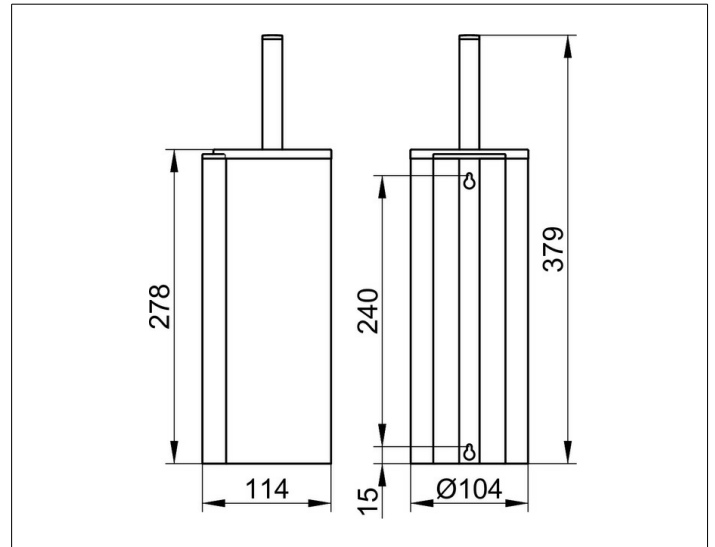

**Plan**  
**14964010100 Toilet brush set**

**PRODUCT**

**DRAWING**

**PRODUCT ATTRIBUTES**

complete with synthetic insert, brush and spare brush head

**SURFACE**

chrome-plated

**SPECIFICATIONS**

KEUCO PLAN toilet brush set 14964010100  
 chrome-plated toilet brush set in a stylish yet functional design  
 wall mounted model complete with brush and spare brush head  
 removable synthetic insert for easy cleaning  
 height 278 mm (height including the brush 379 mm), diameter 104 mm,  
 projection 114 mm  
 The toilet brush is fitted with 2 hidden fixing points  
 incl. corrosion-free mounting material