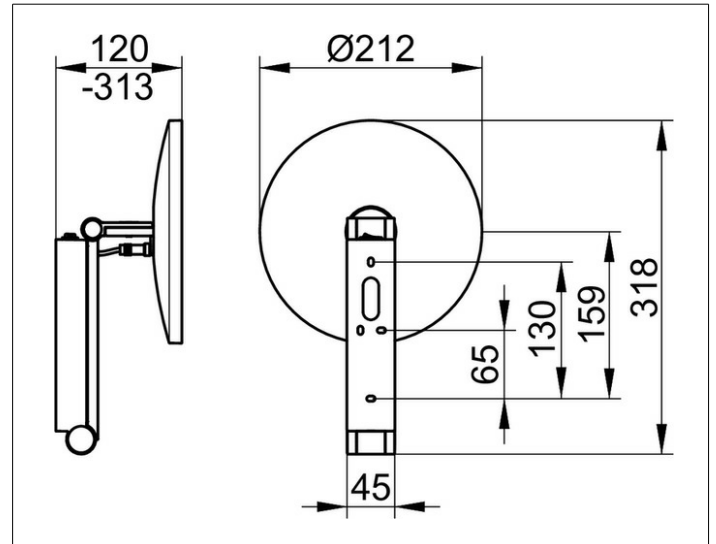

Cosmetic mirrors

17612039004 Cosmetic mirror

PRODUCT

DRAWING

PRODUCT ATTRIBUTES

illuminated, 1 light colour 6500 kelvin (day light),
 Operation via rocker switch,
 on pivoted rail adjustable in three dimensions,
 one-sided mirror, magnification factor x 5
 Operation:
 with integrated rocker switch
 Power supply:
 12v power supply integrated into wall arm,
 input 220-240 V
 Illumination:
 LED 4,5 watt (lifespan > 50.000 hours)
 EEK: D ,

SURFACE

brushed bronze

DIMENSION

mit Wippschalter