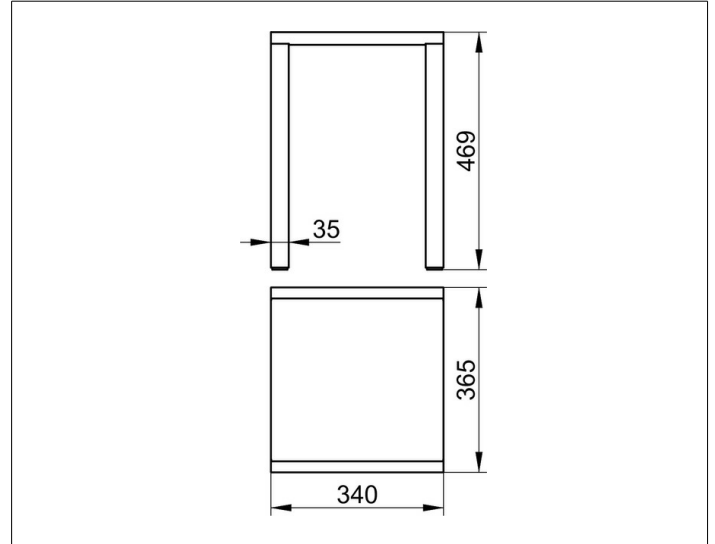

**Plan**

**14982170038 Bathroom stool**

**PRODUCT**

**DRAWING**

**PRODUCT ATTRIBUTES**

also suitable for showers

**SURFACE**

aluminium silver anodized (E6 EV1)/light grey (RAL 7035)

**SPECIFICATIONS**

KEUCO PLAN bathroom stool 14982170038 with  
two aluminium silver anodized, antislip legs, 35 mm x 12 mm,  
aluminium silver anodized cylindric handle,  
seat light grey (RAL 7035) made from Polypropylene 340 x 365 mm,  
seat height 469 mm  
load capacity up to 100 kg