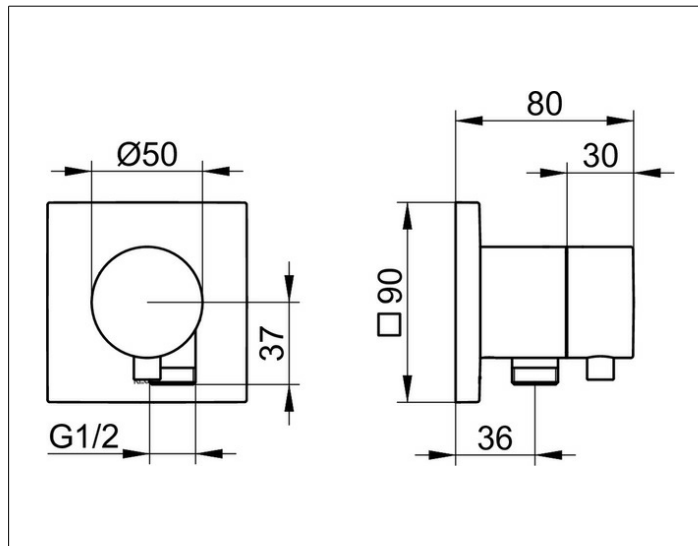

**IXMO**

**59541011102 Stop valve with wall outlet for shower hose DN 15**

**PRODUCT**

**DRAWING**

**PRODUCT ATTRIBUTES**

Set complete with:  
 handle, casing, rosette (square) and stop cock,  
 intrinsically safe against backflow,  
 suitable for rough part no. 59541 000170

**SURFACE**

chrome-plated

**DIMENSION**

IXMO Comfort, eckig

**SPECIFICATIONS**

KEUCO IXMO stop valve DN15, 59541011102  
 chrome-plated stop valve, IXMO Comfort lever,  
 with square rosette and wall outlet for shower hose G 1/2 inch,  
 freely positionable, with backflow preventer,  
 installation depth 80 - 110 mm,  
 with adjustment facilities whilst assembling,  
 for handle and rosette,  
 rosette 90 x 90 mm, 10 mm thick,  
 total depth 80 mm,  
 suitable for rough part no. 59541000170