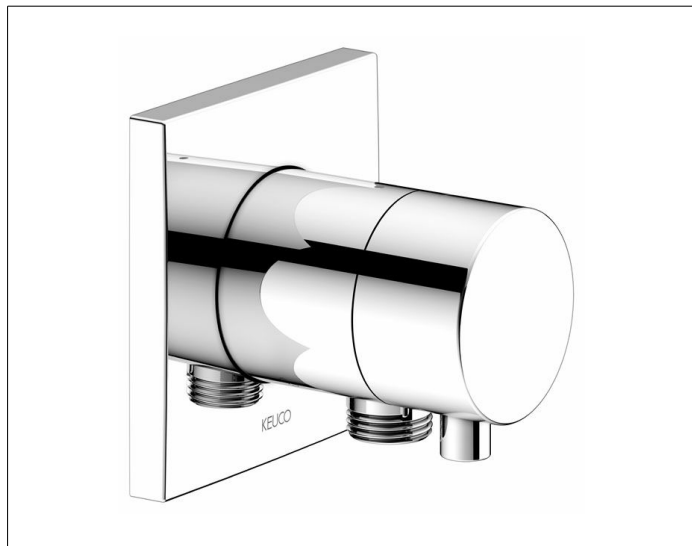

**IXMO**

**59541011102 Stop valve with wall outlet for shower hose DN 15**

**PRODUCT**

**DRAWING**

**PRODUCT ATTRIBUTES**

Set complete with:  
 handle, casing, rosette (square) and stop cock,  
 intrinsically safe against backflow,  
 suitable for rough part no. 59541 000170

**SURFACE**

chrome-plated

**DIMENSION**

IXMO Comfort, eckig

**SPECIFICATIONS**

KEUCO IXMO stop valve DN15, 59541011102  
 chrome-plated stop valve, IXMO Comfort lever,  
 with square rosette and wall outlet for shower hose G 1/2 inch,  
 freely positionable, with backflow preventer,  
 installation depth 80 - 110 mm,  
 with adjustment facilities whilst assembling,  
 for handle and rosette,  
 rosette 90 x 90 mm, 10 mm thick,  
 total depth 80 mm,  
 suitable for rough part no. 59541000170