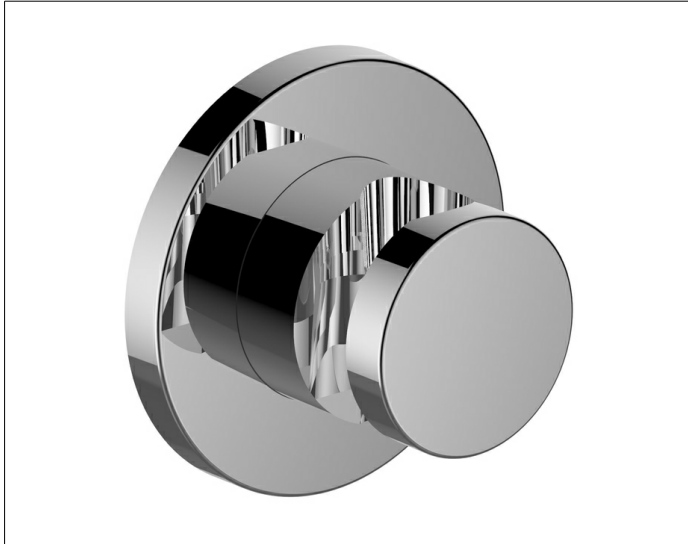

IXMO

59591030001 Wall bracket for hand shower

PRODUCT

DRAWING

PRODUCT ATTRIBUTES

for shower hoses with fitted conical end brackets,
with round decorative disc, may be used on the left or right

SURFACE

brushed bronze