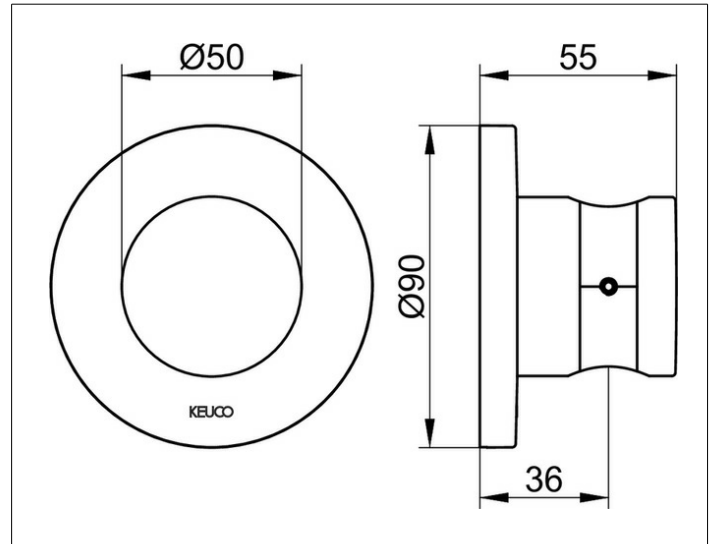

IXMO

59591030001 Wall bracket for hand shower

PRODUCT

DRAWING

PRODUCT ATTRIBUTES

for shower hoses with fitted conical end brackets,
with round decorative disc, may be used on the left or right

SURFACE

brushed bronze