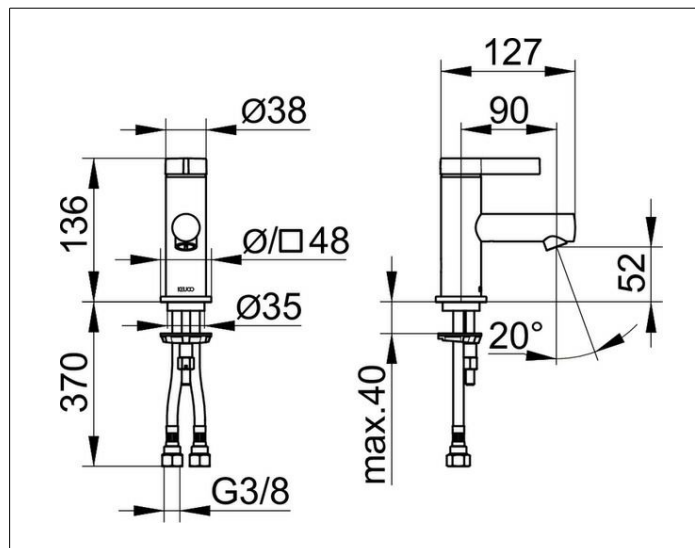

IXMO

59504011100 Single lever basin mixer 60

PRODUCT

DRAWING

PRODUCT ATTRIBUTES

without pop-up waste,
mit runder Rosette,
single hole installation,
cartridge with ceramic discs,
aerator M 20x1, pressure hoses 435 mm, G 3/8 inch
flow rate reduced to 7,0 l/min.

SURFACE

chrome-plated

DIMENSION

IXMO Pure, Rosette rund

SPECIFICATIONS

KEUCO, IXMO, Single lever basin mixer 60, article no.: 59504011100,
Single lever basin mixer in highgloss chrome-plated surface in IXMO PURE
design, without pop-up waste,
Unique technology, multifunctional minimalism: With IXMO, functions are
intelligently combined, Design: round, surface mounting, material: low-
dezincification brass, chrome-plated, total height: 137mm, height to bottom
edge of aerator: 53mm, width: 48mm, projection: 120mm, rosette size: Ø
48mm, round rosette is included in delivery, square rosette measuring 48 x
48mm is optionally available (article no.: 59599010202)
single hole installation with quick installation system for wash basins,
cartridge: high quality cartridge with ceramic discs, single lever mixer, water
connection with flexible pressure hoses, length 435mm, thread diameter G
3/8 inch, integrated aerator M20x1, restricted flow rate 7,0 l/min