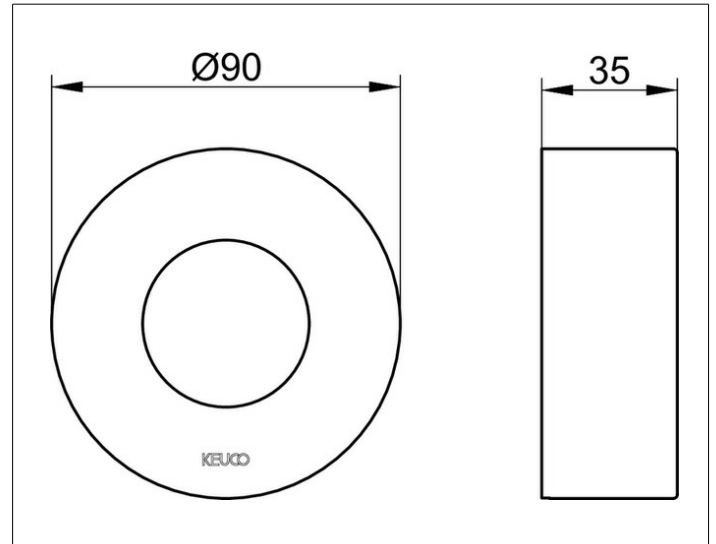

**IXMO**

**59553010281 Extension rosette**

**PRODUCT**

**DRAWING**

**PRODUCT ATTRIBUTES**

round, brass,  
for installation between tiles and finish set  
for installation of the thermostat battery in walls  
with a low wall thickness, installation depth 55 - 80 mm

**SURFACE**

chrome-plated

**DIMENSION**

Höhe 25 mm