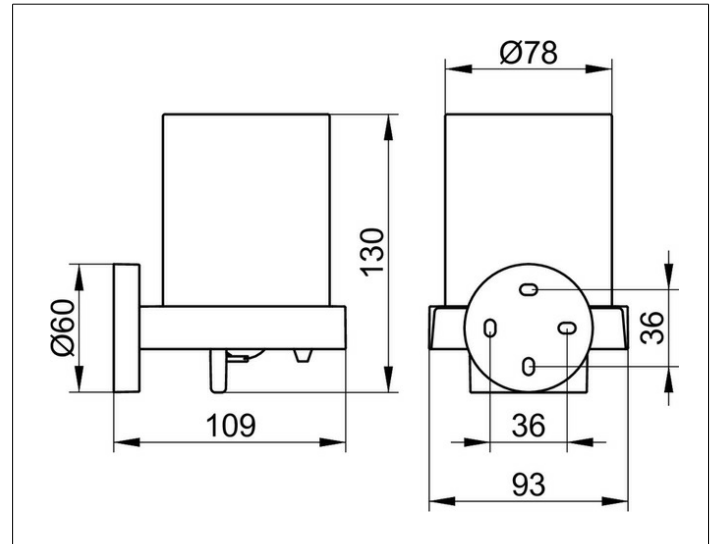

Edition 90

19052019000 Lotion dispenser

PRODUCT

DRAWING

PRODUCT ATTRIBUTES

crystal glass matt, complete with holder and pump
 Capacity: approx. 180 ml
 Dosage: approx. 0,5ml/stroke

SURFACE

chrome-plated

SPECIFICATIONS

KEUCO EDITION 90 - Lotion dispenser for liquid soap - 19052019000
 Clarity and basic geometric forms
 Opulent Design - Design that impresses - Refines the bathroom - Capacity 180ml/ ca 0,5ml/stroke - Complete with holder and pump, crystal glass matt

Width / ø : 93 mm - Height: 130 mm - Dimension: 109 mm
 Material: Metal/crystal glass
 Surface: chrome/crystal glass

The product can be screwed or glued - Concealed fastening - Including corrosion-free fastening material