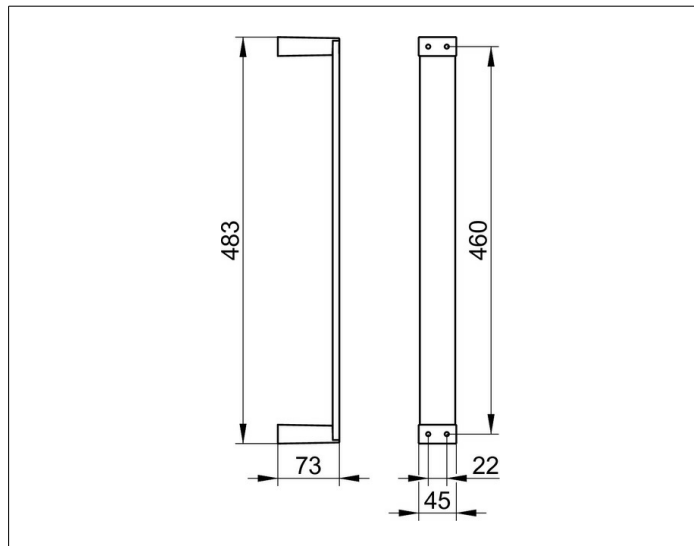

Edition 11

11170010000 Towel holder

**PRODUCT**

**DRAWING**

**PRODUCT ATTRIBUTES**

holds 6 guest towels (approx. 30 x 50 cm)

**SURFACE**

chrome-plated