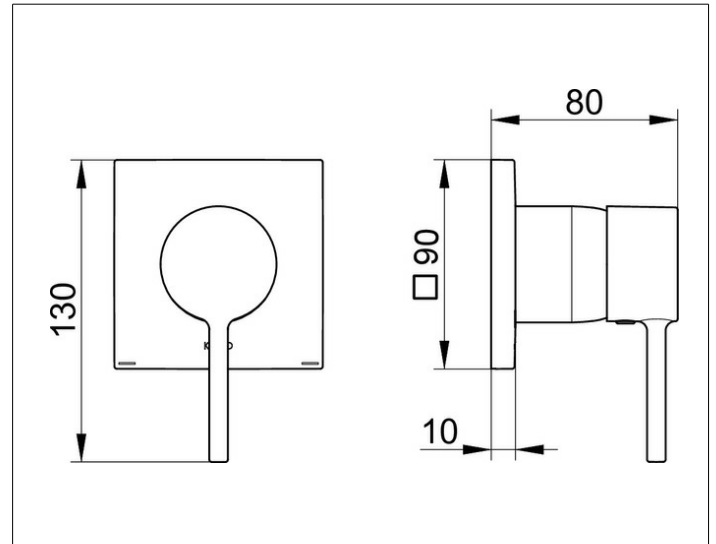

IXMO

59551370202 Single lever mixer DN 15

PRODUCT

DRAWING

PRODUCT ATTRIBUTES

Mixing cartridge with ceramic sealing gaskets
temperature controlled
set complete with:
handle, sleeve, rosette (square) and installation unit,
suitable for rough part no. 59551 000070