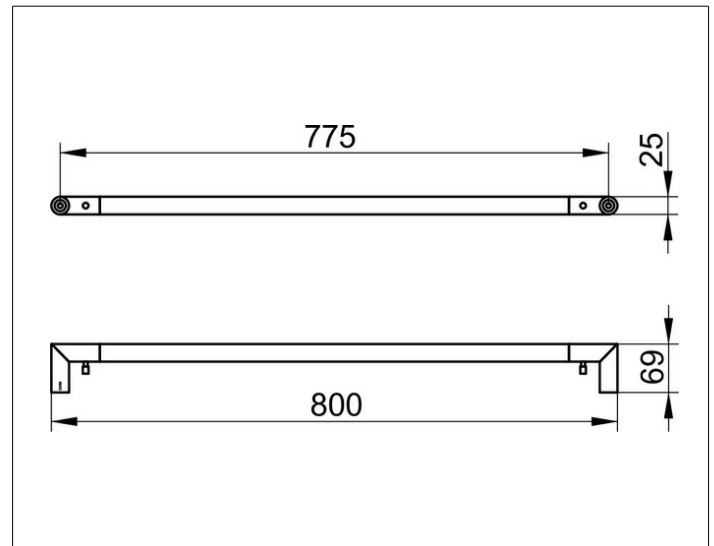

Collection REVA

12801010800 Towel rail

PRODUCT

DRAWING

PRODUCT ATTRIBUTES

with integrated hook

SURFACE

chrome-plated

DIMENSION

800 mm

SPECIFICATIONS

KEUCO COLLECTION REVA - Towel rail 800mm - 12801010800

The perfect fit - The practical little helpers.

Perfection in detail - The one that connects Combination of design and function - With integrated hook

Width / \varnothing : 800 mm - Height: 25 mm - Dimension: 69 mm

Axis dimension : 775 mm

Material: Metal

Surface: chrome

The product can be screwed or glued - concealed fastening - including corrosion-free fastening material

Optional glue set

2 x Glue set no. 5 with rosette - Art.no.glueset 4994000501

Articlenumber: 12801010800