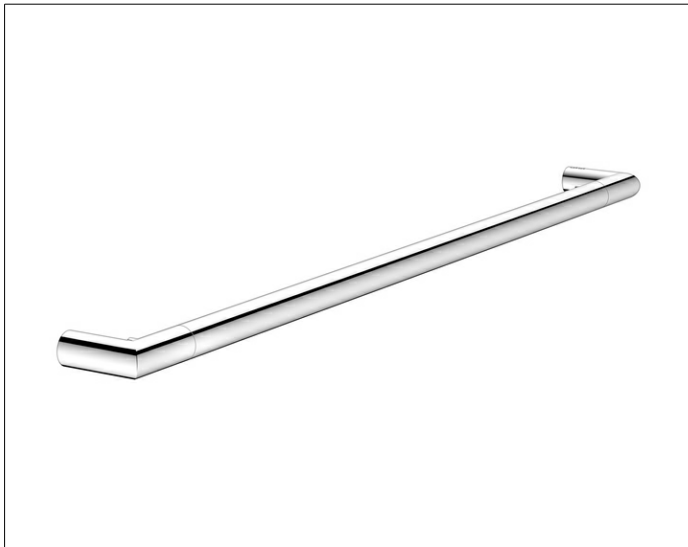

Collection REVA

12801010800 Towel rail

PRODUCT

DRAWING

PRODUCT ATTRIBUTES

with integrated hook

SURFACE

chrome-plated

DIMENSION

800 mm

SPECIFICATIONS

KEUCO COLLECTION REVA - Towel rail 800mm - 12801010800

The perfect fit - The practical little helpers.

Perfection in detail - The one that connects Combination of design and function - With integrated hook

Width / \varnothing : 800 mm - Height: 25 mm - Dimension: 69 mm

Axis dimension : 775 mm

Material: Metal

Surface: chrome

The product can be screwed or glued - concealed fastening - including corrosion-free fastening material