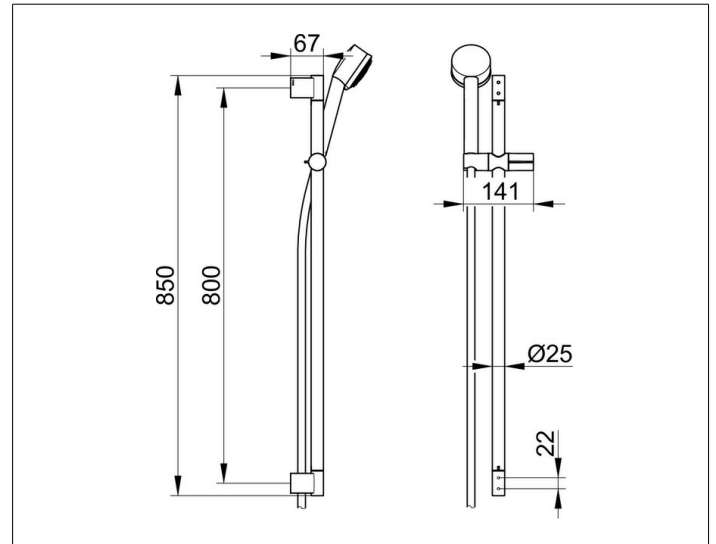

Plan blue

53987010000 Shower set

PRODUCT

DRAWING

PRODUCT ATTRIBUTES

consisting of:

- rail 800 mm and hand-shower bracket height adjustable with handle, with adjustable tilt angle, mountable on the right or left side
- spacer disc (5 mm)
- hand shower with normal-, soft-, and massage jet
- shower hose, 1600 mm

SURFACE

chrome-plated

SPECIFICATIONS

KEUCO PLAN BLUE Shower-Set, 53987010000, chrome-plated

Consists of:

- Hand shower sliding rail (850 mm) with Hand shower bracket, adjustable
 - spacer disc (5 mm)
 - Hand shower with normal-, soft- and massage function
 - Shower hose, 1600 mm
- incl. corrosion-free mounting material