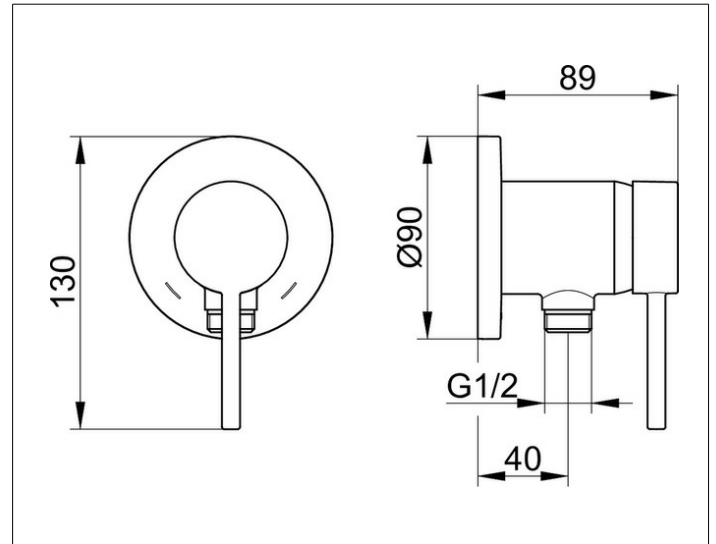

**IXMO**

**59552010201 Single lever mixer with wall outlet for shower hose DN 15**

**PRODUCT**

**DRAWING**

**PRODUCT ATTRIBUTES**

mixing cartridge with ceramic sealing gaskets,  
 temperature controlled, limited flow rate,  
 wall outlet for shower hose with backflow preventer,  
 set complete with:  
 handle, casing and rosette (round),  
 suitable for rough part no. 59552 000170