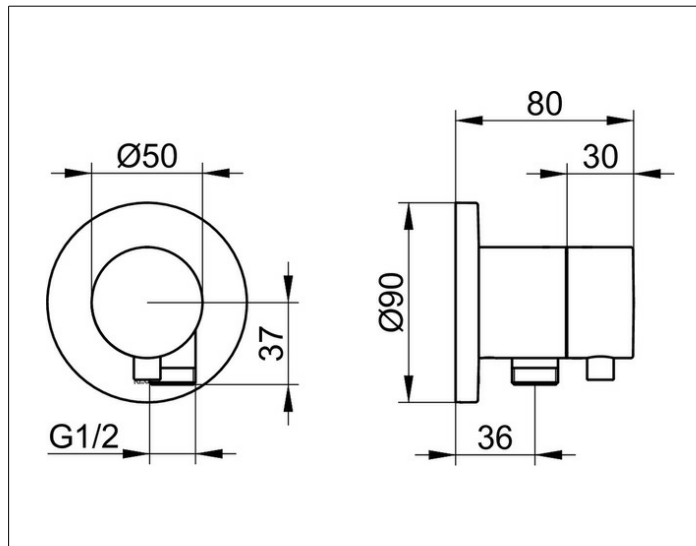

**IXMO**

**59556011101 2-way diverter valve with wall outlet for shower hose DN 15**

**PRODUCT**

**DRAWING**

**PRODUCT ATTRIBUTES**

Set complete with:  
 handle, casing, rosette (round) and diverter valve,  
 intrinsically safe against backflow,  
 suitable for rough part no. 59556 000170

**SURFACE**

chrome-plated

**DIMENSION**

IXMO Comfort, rund

**SPECIFICATIONS**

KEUCO IXMO 2-way diverter valve  
 with wall outlet for shower hose DN 15, 59556011101  
 chrome-plated 2-way diverter valve,  
 IXMO Comfort lever with round rosette,  
 freely positionable, with backflow preventer,  
 installation depth 80 - 110 mm,  
 with adjustment facilities whilst assembling,  
 for handle and rosette,  
 with hose connection G1/2 inch,  
 rosette diameter 90 mm, 10 mm thick,  
 total depth 80 mm,  
 set complete with:  
 handle, sleeve, rosette (round) and diverter valve,  
 suitable for rough part no. 59556000170