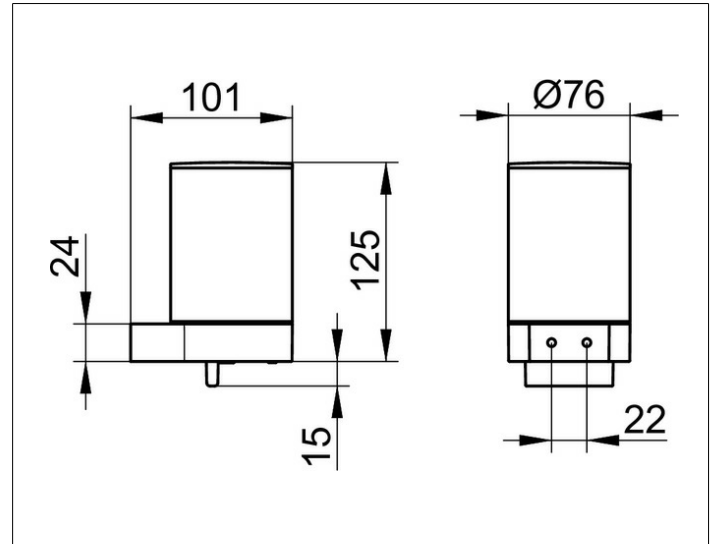

Plan
14951010000 Lotion dispenser

PRODUCT

DRAWING

PRODUCT ATTRIBUTES

complete with holder and pump,
 for liquid soap
 Capacity: approx. 280 ml
 Dosage: approx. 0,5ml/stroke

SURFACE

chrome-plated

NOTE

SPECIFICATIONS

KEUCO PLAN Lotion dispenser 14951010000
 complete with holder and pump,
 holder highgloss chrome-plated, with lotion dispenser for liquid soap,
 in an aesthetic, functional design, easy to clean,
 complete with holder and metal cup, highgloss chrome-plated
 Capacity approx. 280 ml, dosage approx. 0,5 ml/stroke,
 height 140 mm, diameter 76 mm, projection 101 mm,
 the lotion dispenser is mounted concealed,
 delivery incl. corrosion-free fastening material