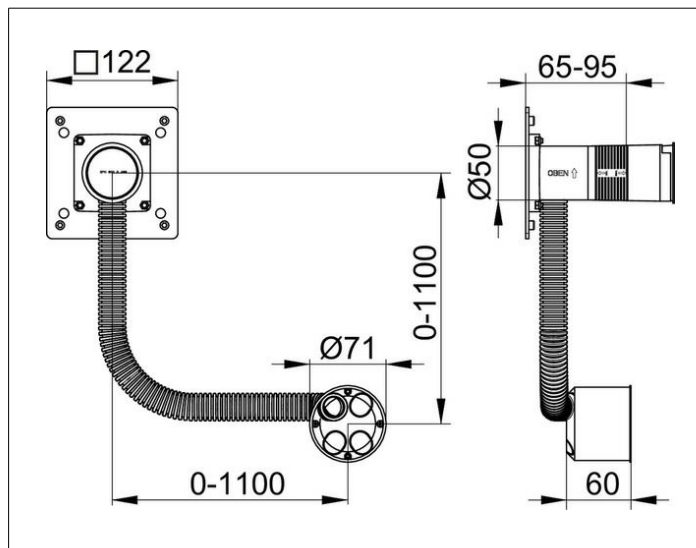

Generic fittings

5991700070 Rough part

PRODUCT

DRAWING

PRODUCT ATTRIBUTES

for infrared fittings for recessed installation,
 installation depth 65 - 95 mm,
 Rough part consisting of:
 basic unit for wall outlet,
 flexible corrugated cable conduit pipe (1200 mm),
 and wall mounted box (68 mm diameter)

DIMENSION

1200 mm

SPECIFICATIONS

KEUCO rough part for electronic basin mixer (1-hole) concealed
 5991700070
 installation depth 65 - 95 mm,

rough part consisting of:
 Basic body for wall outlet, empty pipe (1200 mm)
 and wall socket (68 mm Ø)

suitable for item no.

- 59517011101
- 59517011102
- 59517011141
- 59517011142
- 59517371101
- 59517371102
- 59517371141
- 59517371142

Optional accessories:

- 59570 000001 Mounting rail 570mm
- 59570 000002 mounting rail 800mm
- 59570 000003 mounting rail 1250mm
 (please order separately)