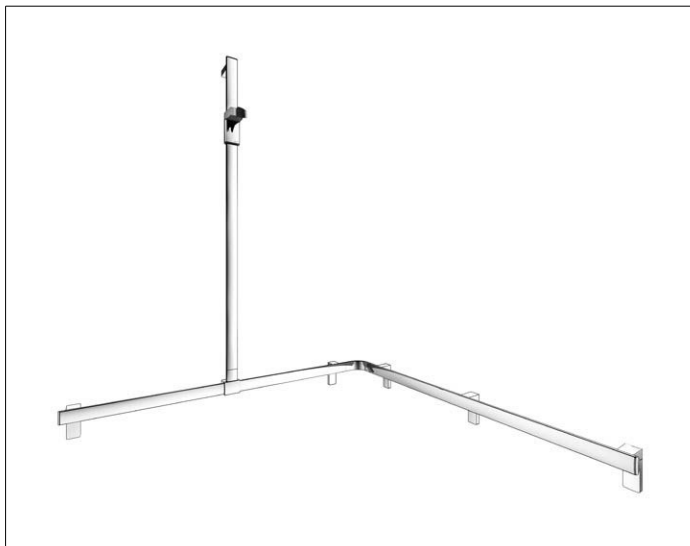

**AXESS**

**35015010402 Rail system**

**PRODUCT**

**DRAWING**

**PRODUCT ATTRIBUTES**

left hand,  
complete with hand-shower bracket,  
mountable on the right or left side, flexible positioning  
of sliding rail prior to final installation

**SURFACE**

chrome-plated

**DIMENSION**

1150/1150/1301 mm

**SPECIFICATIONS**

KEUCO AXESS - Shower rail with hand shower sliding rail-left hand -  
35015010402

Accessibility meets design

Shower rail with hand shower sliding rail - left hand. Hand shower sliding rail  
freely positionable before mounting. The design impresses with its high  
ergonomic quality. The product is screwed on. Five concealed fastening.

Width / ø : 1150 mm - Height: 1301 mm - Depth: 1150 mm

Material: Metal

Surface: Chrome-plated

Load capacity 115 kg

Included in delivery 4x mounting sets no 1.

Articleno.: 35015010402