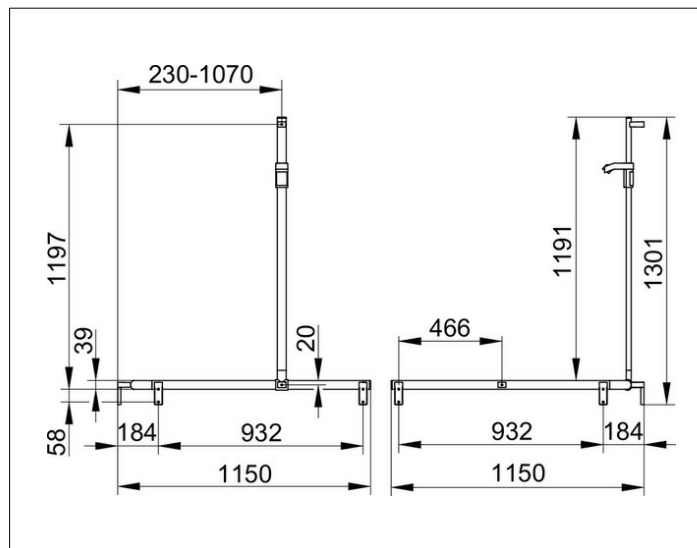

**AXESS**

**35015010402 Rail system**

**PRODUCT**

**DRAWING**

**PRODUCT ATTRIBUTES**

left hand,  
complete with hand-shower bracket,  
mountable on the right or left side, flexible positioning  
of sliding rail prior to final installation

**SURFACE**

chrome-plated

**DIMENSION**

1150/1150/1301 mm

**SPECIFICATIONS**

KEUCO AXESS - Shower rail with hand shower sliding rail-left hand -  
35015010402

Accessibility meets design

Shower rail with hand shower sliding rail - left hand. Hand shower sliding rail  
freely positionable before mounting. The design impresses with its high  
ergonomic quality. The product is screwed on. Five concealed fastening.

Width / ø : 1150 mm - Height: 1301 mm - Depth: 1150 mm

Material: Metal

Surface: Chrome-plated

Load capacity 115 kg

Included in delivery 4x mounting sets no 1.

Articleno.: 35015010402