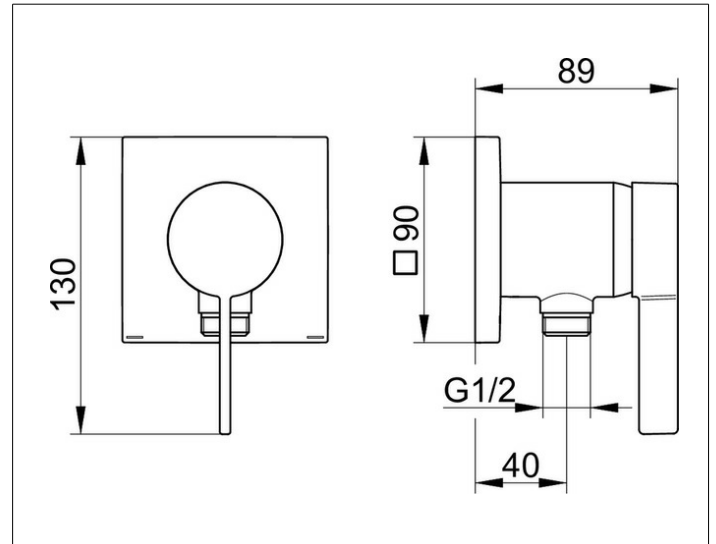

IXMO

59552379502 Single lever mixer with wall outlet for shower hose DN 15

PRODUCT

DRAWING

PRODUCT ATTRIBUTES

mixing cartridge with ceramic sealing gaskets,
 temperature controlled, limited flow rate,
 wall outlet for shower hose with backflow preventer,
 set complete with:
 handle, casing and rosette (square),
 suitable for rough part no. 59552 000170

SURFACE

black matt

DIMENSION

Griff IXMO Pure