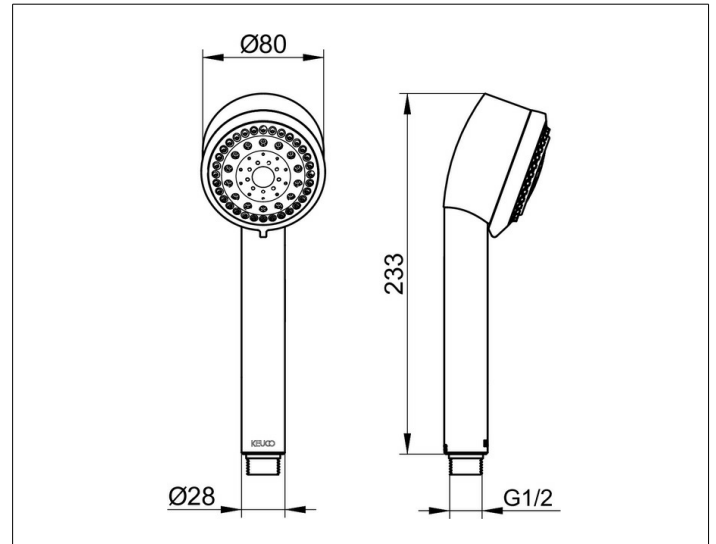

**Plan blue**

**53980010300 Hand shower**

**PRODUCT**

**DRAWING**

**PRODUCT ATTRIBUTES**

with anti limescale device  
 triple spray function:  
 normal, soft, massage  
 suitable for combination boilers  
 restricted flow rate 9 l/min.

**SURFACE**

chrome-plated

**SPECIFICATIONS**

KEUCO PLAN BLUE hand shower, 53980010300  
 chrome-plated hand shower in an aesthetic, functional and ergonomic design,  
 with anti limescale device  
 triple spray function:  
 normal, soft, massage  
 suitable for combination boilers  
 restricted flow rate 9 l/min,

Please order the wall bracket for hand shower and shower hose separately!