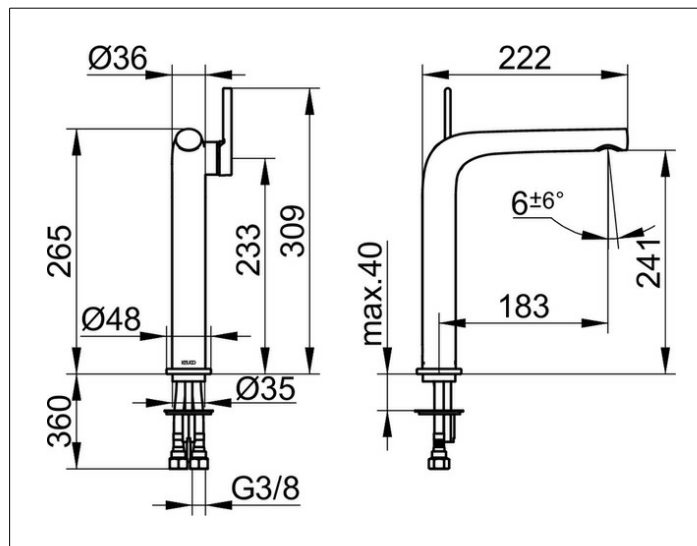

Edition 400

51502010102 Single lever basin mixer 240

PRODUCT

DRAWING

PRODUCT ATTRIBUTES

without pop-up waste,
single hole installation,
cartridge with ceramic discs,
aerator SLIM SSR M 24x1, adjustable,
pressure hoses 435 mm, G 3/8 inch
flow rate reduced to 7,6 l/min.

SURFACE

chrome-plated

SPECIFICATIONS

KEUCO Edition 400 Single lever basin mixer 240, 51502010102
single lever mixer chrome-plated,
sculptural design,
single hole installation, without pop-up waste,
high quality cartridge with ceramic discs,
lever on the side,
single hole installation with quick installation system,
integrated aerator SLIM SSR M 24x1,
adjustable +/-6°,
visible height 265 mm, height outlet 241 mm,
projection 222 mm,
water connection with flexible pressure hoses,
length 435 mm, G 3/8 inch,
flow rate reduced to 7,6 l/min.