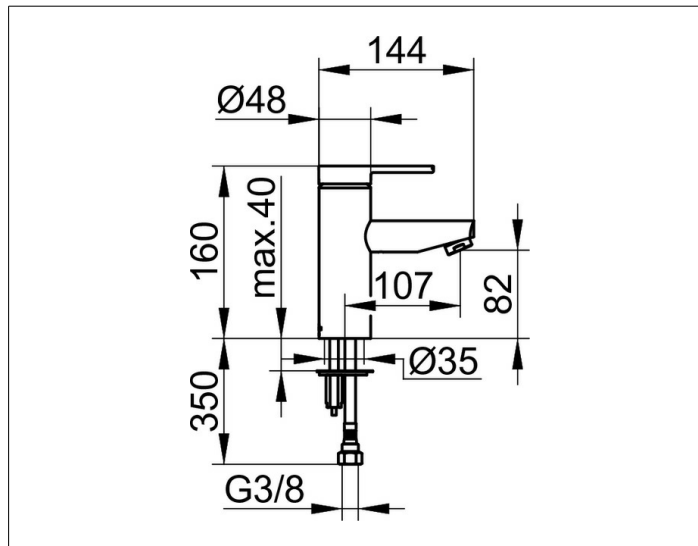

Plan blue

53902170100 Single lever basin mixer 90

PRODUCT

DRAWING

PRODUCT ATTRIBUTES

without pop-up waste
 single hole installation
 cartridge with ceramic discs
 temperature controlled
 M 24x1 aerator, adjustable +/- 8°
 restricted flow rate 6 l/min.
 2 pc. pressure hoses 420 mm G 3/8 inch

SURFACE

aluminium finish

SPECIFICATIONS

KEUCO PLAN BLUE Single lever basin mixer 90, 53902170100
 Single lever basin mixer, aluminium-finish,
 in an aesthetic, functional design,
 basin mounted, without pop-up waste
 high-quality cartridge with ceramic discs and temperature controlled
 restricted flow rate 6 l/min.,
 metal actuator,
 single hole installation with quick assembly system
 for washbasins or vanity tops with a maximum thickness of 40 mm,
 M 24x1 aerator, flow angle adjustable +/- 8°,
 Height 161 mm, outlet height 84 mm, projection 144 mm,
 rough part diameter 48 mm, outlet diameter 28 mm
 water connection with flexible pressure hoses
 length 420 mm, thread diameter G 3/8 inch,
 connecting tube length 350 mm,
 DVGW proofed