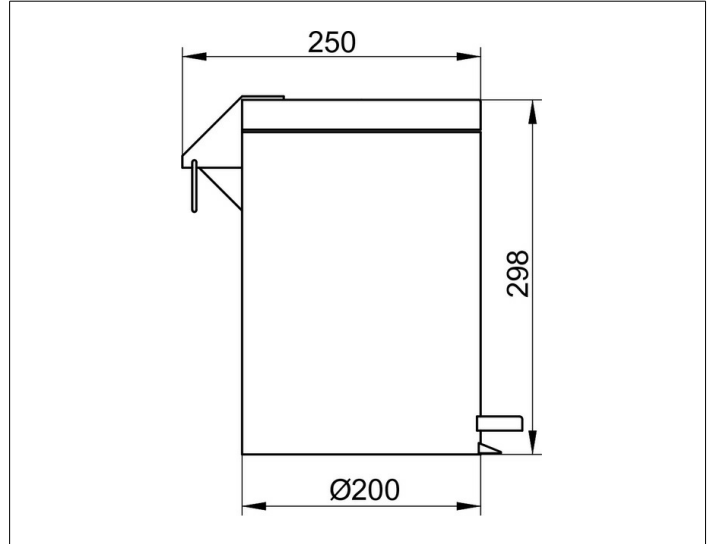

Generic items

04988070000 Waste bin

PRODUCT

DRAWING

PRODUCT ATTRIBUTES

with detachable black insert
Capacity: 5 l

SURFACE

stainless steel

SPECIFICATIONS

KEUCO PLAN waste bin 04988070000
waste bin in high grade stainless steel,
stand model, with lid and foot pedal,
complete with detachable synthetic insert for easy cleaning
capacity: 5l
height 298 mm, diameter 200 mm,
projection 240 mm (without foot pedal)