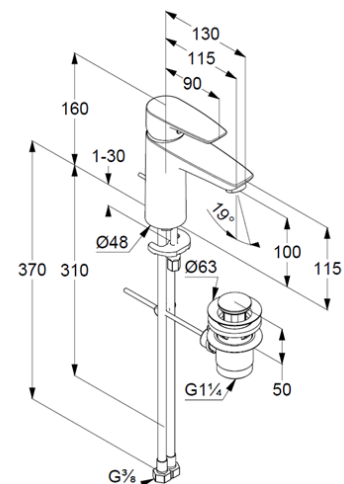

Technische Daten/ Technical Data

KLUDI PURE&SOLID
single lever basin mixer 100
DN 15

Ref.:
342930575WR4

Finishes:
05 chrome

Product description
Manufacturer KLUDI GmbH & Co. KG
Typ: KLUDI PURE&SOLID
single lever basin mixer 100
Ref.: 342930575WR4

basin mixer
single lever mixer
1-hole mounted
solid handle, metal
aerator M24 PCA
ceramic cartridge with hot water safety device
middle position cold water
flow rate at 3 bar 3,8 l/min.
flexible hoses G $\frac{3}{8}$ DVGW approved
rapid installation set
pop up waste G1 $\frac{1}{4}$ metal

Produktabbildung/ Product picture

Maßzeichnung/ Dimensional drawing

Durchfluss/ Flow rate