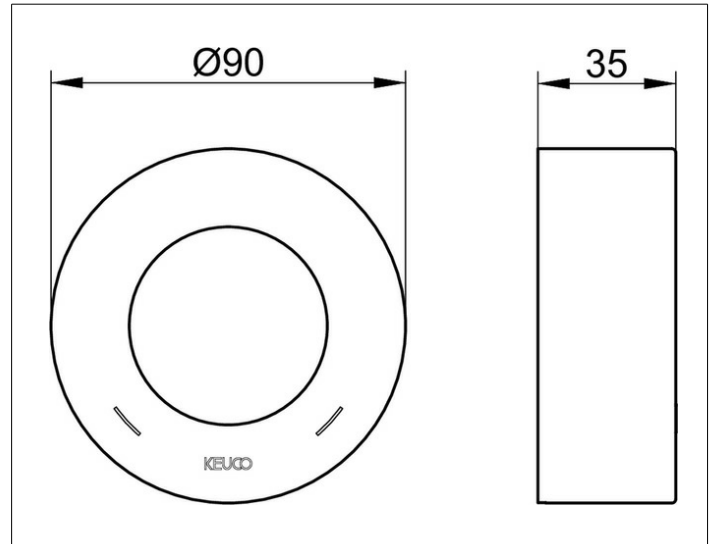

IXMO

59551170381 Extension rosette

PRODUCT

DRAWING

PRODUCT ATTRIBUTES

round, brass, with red/blue marker
for installation between tiles and finish set
for installation of the single lever mixer
in walls with a low wall thickness,
installation depth 55 - 80 mm

SURFACE

aluminium finish

DIMENSION

Höhe 25 mm