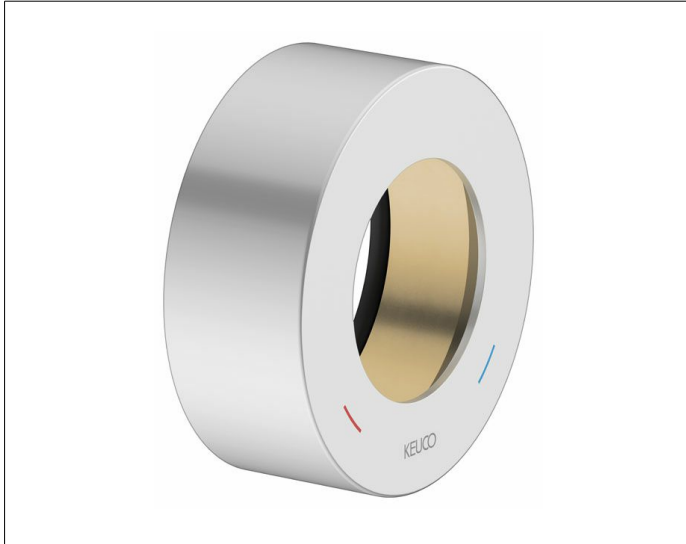

IXMO

59551170381 Extension rosette

PRODUCT

DRAWING

PRODUCT ATTRIBUTES

round, brass, with red/blue marker
for installation between tiles and finish set
for installation of the single lever mixer
in walls with a low wall thickness,
installation depth 55 - 80 mm

SURFACE

aluminium finish

DIMENSION

Höhe 25 mm