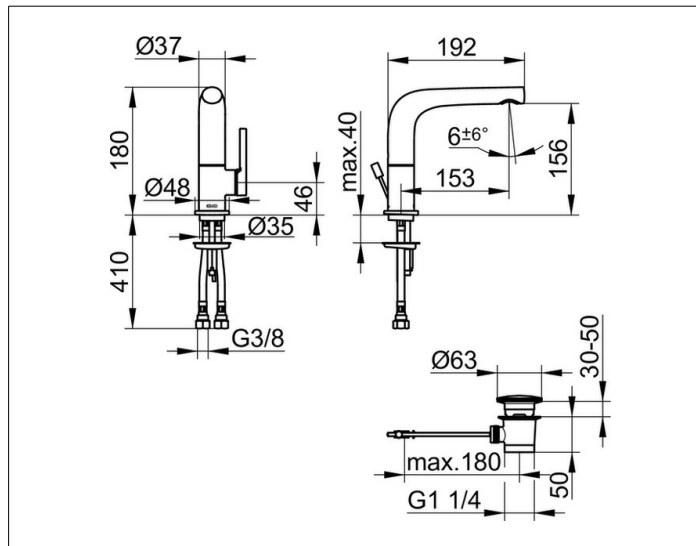

Edition 400

51505010000 Single lever basin mixer 150

PRODUCT

DRAWING

PRODUCT ATTRIBUTES

with pop-up waste 1 1/4 inch,
 spout swivelling +/- 45°,
 single hole installation,
 cartridge with ceramic discs,
 aerator SLIM SSR M 24x1, adjustable,
 pressure hoses 435 mm, G 3/8 inch
 flow rate reduced to 7,6 l/min.

SURFACE

chrome-plated

DIMENSION

schwenkbar

SPECIFICATIONS

KEUCO Edition 400 Single lever basin mixer 150, 51505010000
 single lever mixer chrome-plated,
 sculptural design,
 spout swivelling +/- 45°,
 single hole installation,
 with pop-up waste 1 1/4 inch,
 high quality cartridge with ceramic discs,
 lever on the side,
 single hole installation with quick installation system,
 integrated aerator SLIM SSR M 24x1,
 adjustable +/- 6°,
 visible height 180 mm, height outlet 156 mm,
 projection 192 mm,
 water connection with flexible pressure hoses,
 length 435 mm, G 3/8 inch,
 flow rate reduced to 7,6 l/min.,
 height pull rod 400 mm,
 cover plug diameter 63 mm