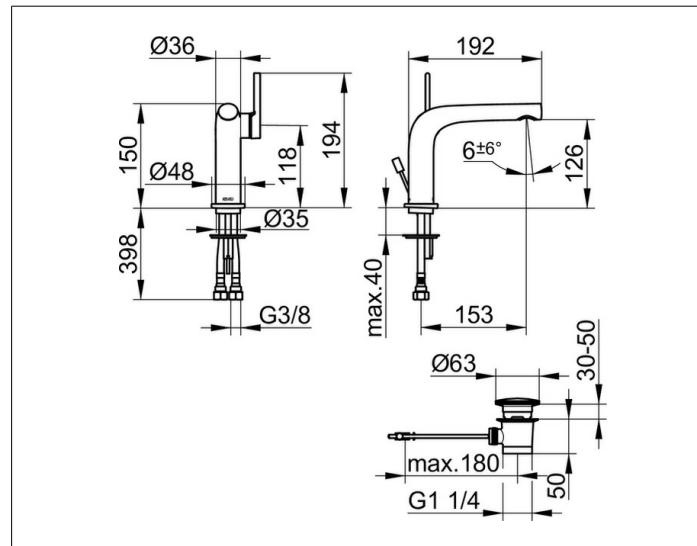

**Edition 400**

**51504130002 Single lever basin mixer 120**

**PRODUCT**

**DRAWING**

**PRODUCT ATTRIBUTES**

with pop-up waste 1 1/4 inch,  
single hole installation,  
cartridge with ceramic discs,  
aerator SLIM SSR M 24x1, adjustable,  
pressure hoses 435 mm, G 3/8 inch  
flow rate reduced to 7,6 l/min.