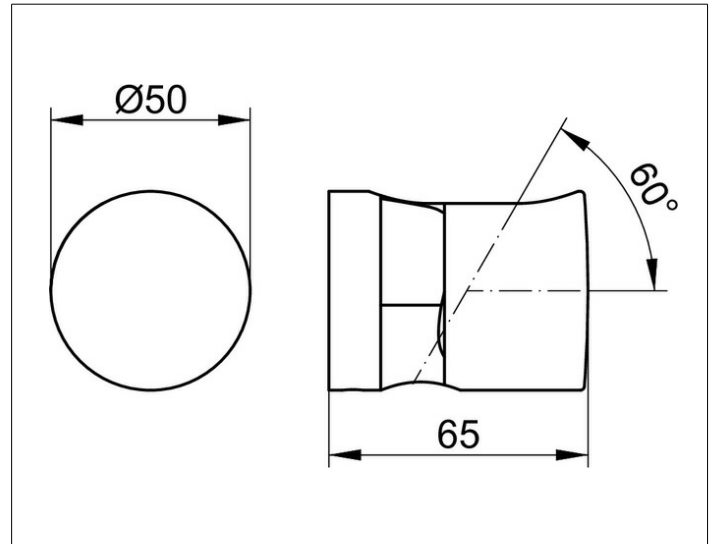

IXMO

59591370000 Wall bracket for hand shower

PRODUCT

DRAWING

PRODUCT ATTRIBUTES

for shower hoses with fitted conical end brackets
Hand shower can be placed in 2 positions:
90° vertical / 60° angle

SURFACE

black matt