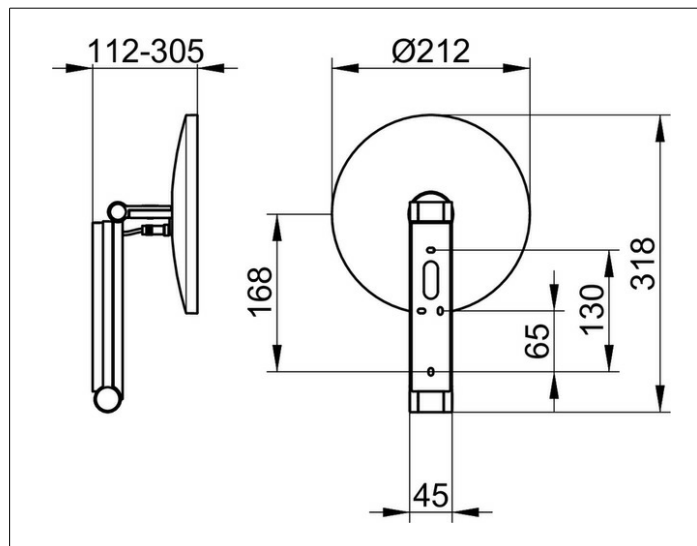

Cosmetic mirrors

17612019003 Cosmetic mirror

PRODUCT

DRAWING

PRODUCT ATTRIBUTES

illuminated, 1 light colour 6500 kelvin (day light),
operation by light switch, in-wall cable layout,
on pivoted rail adjustable in three dimensions,
one-sided mirror, magnification factor x 5

EEK: D , 5 kWh/1000h

SURFACE

chrome-plated

DIMENSION

1 Lichtfarbe, ohne Kabel

SPECIFICATIONS

KEUCO iLook_move cosmetic mirror, 17612019003

high quality cosmetic mirror, round,

chrome-plated, illuminated,

on pivoted rail,

wall mounted surface with 4 fixing point

for an optimal load distribution,

adjustable in three dimensions, one sided mirror,

magnification factor x 5,

Mains connection via wall socket,

Height wall fixing 180 mm, width ca. 45 mm,

max. height ca. 500 mm,

outside diameter 212 mm, max. depth ca. 300 mm,

the cosmetic mirror is fixed concealed

delivery includes anti-corrosion fixings

Note:

In-wall power supply and low voltage connecting cable (500 mm)
are included in delivery.