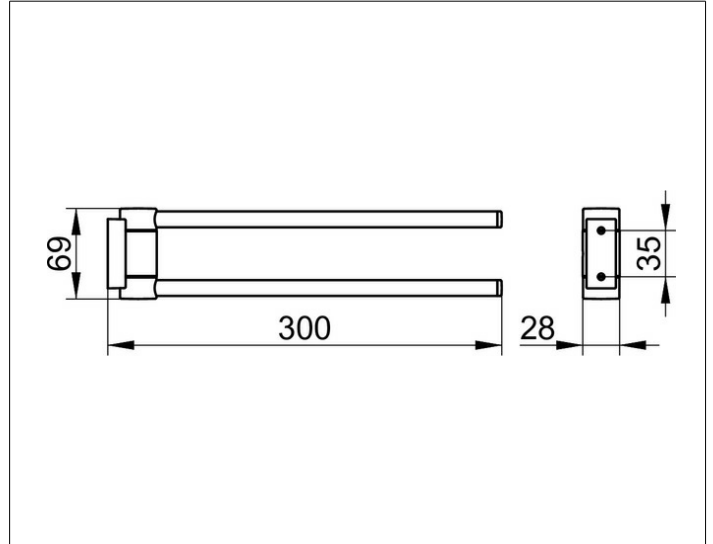

Plan
14919370000 Towel holder

PRODUCT

DRAWING

PRODUCT ATTRIBUTES

two arms, swiveling

SURFACE

black matt

DIMENSION

300 mm

SPECIFICATIONS

KEUCO COLLECTION PLAN - Towel holder, two arms, 300mm - 14919370000

Powerful accents

Elegant and extravagant design - Attractive and resilient - 2 arms, sideways swivelling - Two holding arms arranged one above the other

Width / \varnothing : 28 mm - Height: 69 mm - Depth: 300 mm

Material: Metal

Surface: black matt

The product is screwed on - Concealed fastening - Including corrosion-free fastening material

Articlenumber: 14919370000