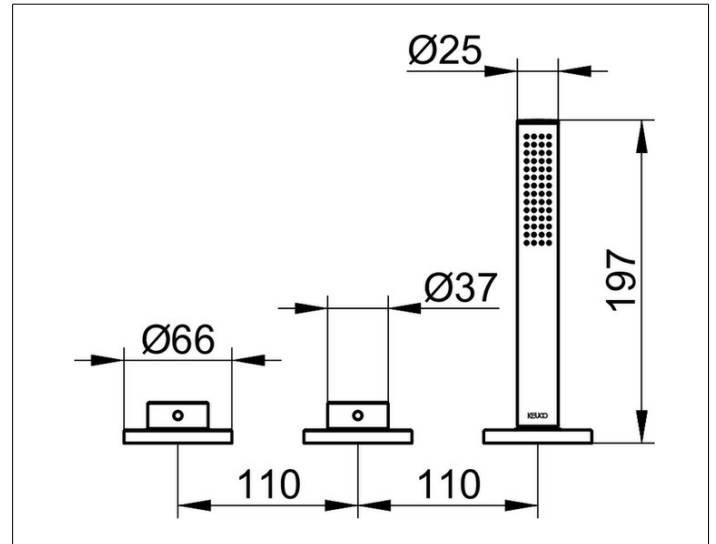

Edition 400

51530050500 Bath controls & hand-shower

PRODUCT

DRAWING

PRODUCT ATTRIBUTES

3-hole bath set, deck-mounted
 ceramic valve for temperature control
 and valve for volume control / diverter,
 concealable hand shower with 1500 mm hose,
 pressure hoses 600 mm thread size M 12x1 x G 1/2 inch
 with backflow preventer

SURFACE

brushed nickel