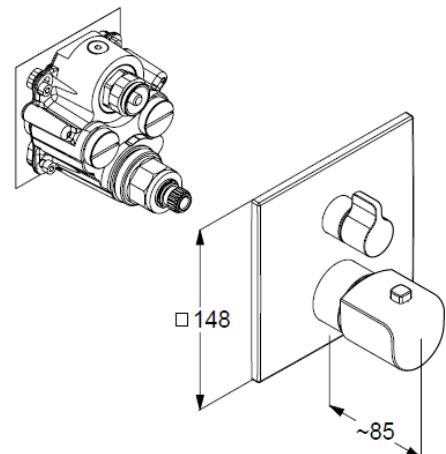

wall mounted

trim set with functional unit

with ceramic shut-off valve 90°/90°

temperature handle with hot water safety at 38°C

optional temperature limiter at 43°C included

flow rate bath at 3 bar 28 l/min.

flow rate shower at 3 bar 24 l/min.

with integrated back flow preventer

Produktabbildung/ Product picture

Maßzeichnung/ Dimensional drawing

Durchfluss/ Flow rate