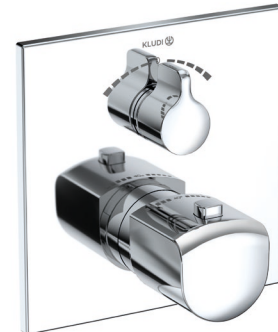

Technische Daten/ Technical Data

KLUDI AMEO

concealed thermostatic bath-shower mixer
trim set with functional unit

Ref.: 418100575

Finishes:

05 chrome

Product description

Manufacturer KLUDI GmbH & Co. KG

Typ: KLUDI AMEO

concealed thermostatic bath-shower mixer

trim set with functional unit

Ref.: 418100575

concealed thermostatic bath-shower mixer

trim set without pre-installation set

pre installation set KLUDI FLEXX.BOX Ref.: 88022

wall mounted

trim set with functional unit

with ceramic shut-off valve 90°/90°

temperature handle with hot water safety at 38°C

optional temperature limiter at 43°C included

flow rate bath at 3 bar 28 l/min.

flow rate shower at 3 bar 24 l/min.

with integrated back flow preventer

Produktabbildung/ Product picture

Maßzeichnung/ Dimensional drawing

Durchfluss/ Flow rate