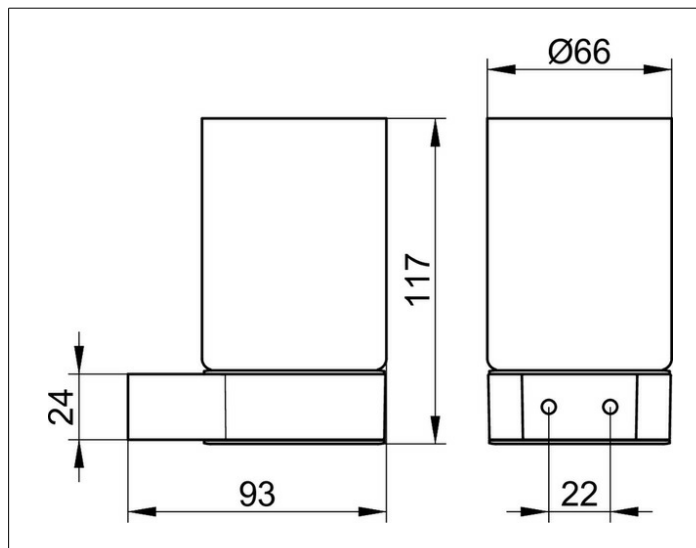

Plan

14950379000 Tumbler holder

PRODUCT

DRAWING

PRODUCT ATTRIBUTES

complete with crystal glass tumbler

SURFACE

black matt

SPECIFICATIONS

KEUCO COLLECTION PLAN - Tumbler holder - 14950379000

Powerful accents

Elegant and extravagant design - Attractive and resilient - Complete with crystal glass

Width / \varnothing : 66 mm - Height: 117 mm - Depth: 93 mm

Material: Metal/Crystal glass

Surface: black matt

The product is screwed on - Concealed fastening - Including corrosion-free fastening material

Articlenumber: 14950379000