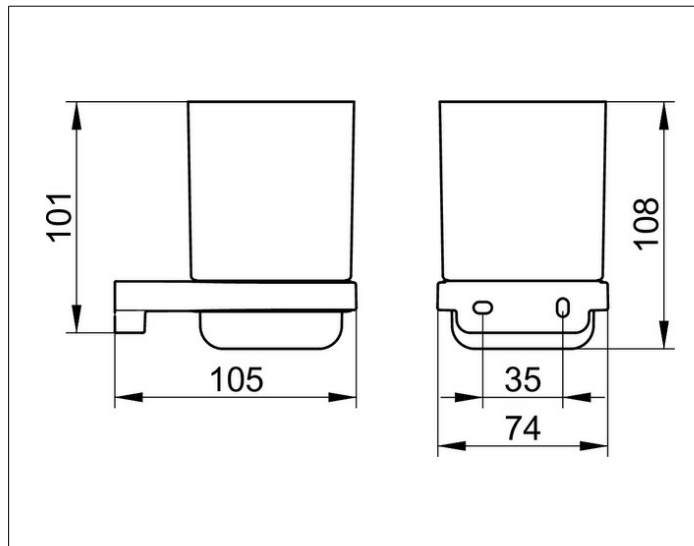

Collection Moll

12750019000 Tumbler holder

PRODUCT

DRAWING

PRODUCT ATTRIBUTES

complete with crystal glass tumbler

SURFACE

chrome-plated

SPECIFICATIONS

KEUCO COLLECTION MOLL tumbler holder 1275019000

Chrome-plated tumbler holder in an esthetic design, holder with slightly rounded edges, complete with crystal glass tumbler (diameter 74 mm), easy to clean,

Width 74 mm, Height 108 mm, Projection 105 mm

The tumbler holder is fitted with two hidden fixing points
incl. corrosion-free mounting material