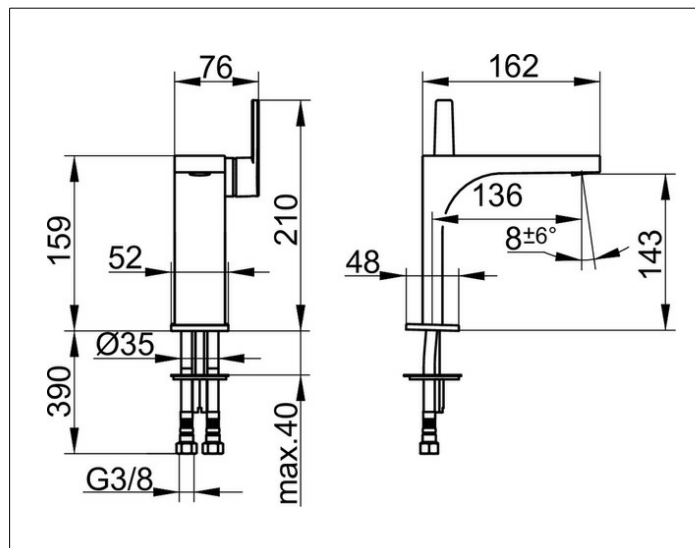

Edition 11

51102010100 Single lever basin mixer 150

PRODUCT

DRAWING

PRODUCT ATTRIBUTES

without pop-up waste
 single hole installation
 cartridge with ceramic discs
 aerator SLIM SSR M 24x1, adjustable,
 pressure hoses 435 mm, G 3/8 inch
 flow rate reduced to 7,6 l/min.

SURFACE

chrome-plated

SPECIFICATIONS

KEUCO EDITION 11 single lever basin mixer 51102010100
 High-gloss chromed single lever basin mixer, in clear-cut design and with clear geometric shapes,
 Stand assembly, without pop-up waste, high-quality cartridge mixer with ceramic discs,
 Side lever, single hole mounting system for wash basins
 M24 x 1 aerator SLIM SSR, adjustable flow angle
 visible height 210 mm, outlet height 144 mm
 Charge outlet 162 mm
 Water supply with pressure flexible hoses, length 420 mm
 Thread diameter 3 / 8 inch
 Flow rate limited to 7,6 l / min,